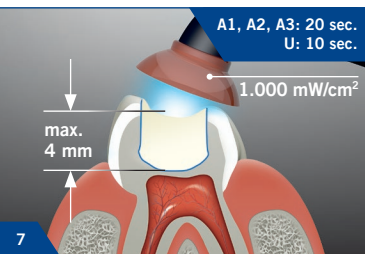

VisCalor bulk Instructions

VOCO