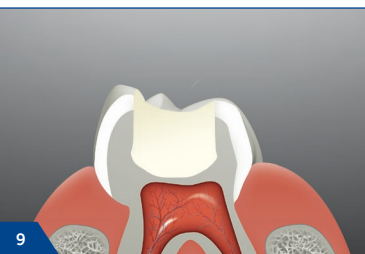

VisCalor bulk Instructions

VOCO