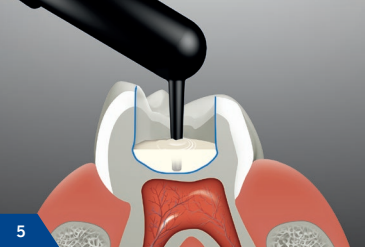

VisCalor bulk Instructions

VOCO