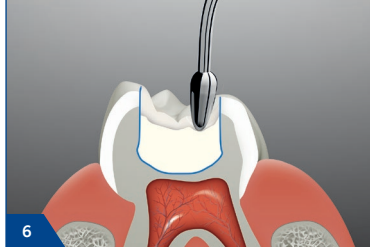

VisCalor bulk Instructions

VOCO