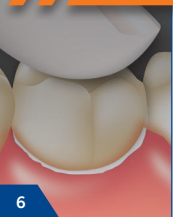

## Bifix® Temp Instructions

VOCO

1–2 sec.

240 sec.

or

60–90 sec.

240 sec.