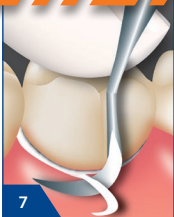

## Bifix® Temp Instructions

VOCO

1–2 sec.

240 sec.

or

60–90 sec.

240 sec.