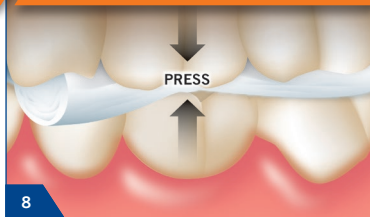

## Bifix® Temp Instructions

VOCO

1–2 sec.

240 sec.

or

60–90 sec.

240 sec.