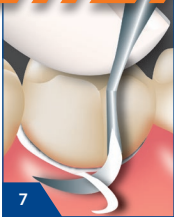

## Bifix® Temp Instructions

VOCO

1–2 sec.

240 sec.

or

60–90 sec.

240 sec.