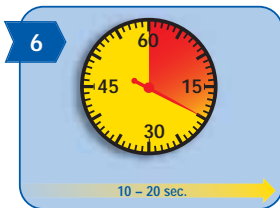

Bifluorid 12[®]

Instruction

Bifluorid 12[®]

Instruction

VC 6200 1035 E1 057

voco · P.O. Box 767 · 27457 Cuxhaven · Germany

voco

creative in research