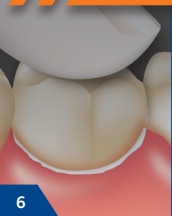

Bifix® Temp Instructions

1–2 sec.

240 sec.

or

60–90 sec.

240 sec.

Bifix® Temp Instructions

VOCO