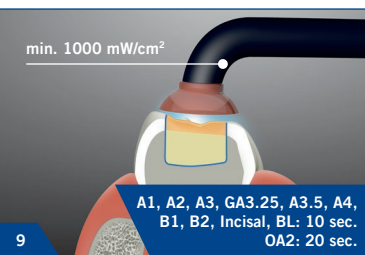

VisCalor Dispenser Program 1

Caps warming time:	30 sec.
Processing time:	2:30 min.

Caps Warmer

Preheating time:	15 - 20 min.
Caps warming time:	3 min.
Processing time:	20 sec.

VisCalor Instructions

VisCalor