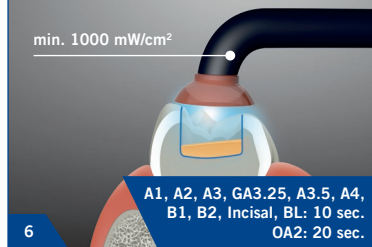

VisCalor Dispenser Program 1

Caps warming time:	30 sec.
Processing time:	2:30 min.

Caps Warmer

Preheating time:	15 - 20 min.
Caps warming time:	3 min.
Processing time:	20 sec.

VisCalor Instructions

VisCalor