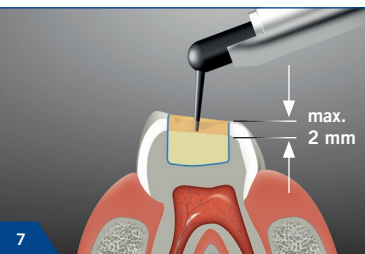

VisCalor Dispenser Program 1

Caps warming time:	30 sec.
Processing time:	2:30 min.

Caps Warmer

Preheating time:	15 - 20 min.
Caps warming time:	3 min.
Processing time:	20 sec.

VisCalor Instructions

VisCalor