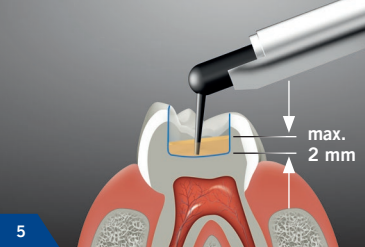

VisCalor Dispenser Program 1

Caps warming time:	30 sec.
Processing time:	2:30 min.

Caps Warmer

Preheating time:	15 - 20 min.
Caps warming time:	3 min.
Processing time:	20 sec.

VisCalor Instructions

VisCalor