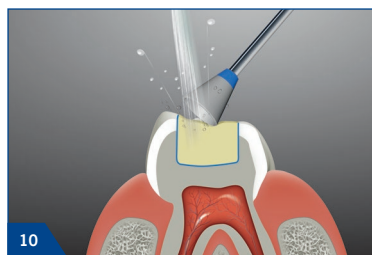

VisCalor Dispenser Program 1

Caps warming time:	30 sec.
Processing time:	2:30 min.

Caps Warmer

Preheating time:	15 - 20 min.
Caps warming time:	3 min.
Processing time:	20 sec.

VisCalor Instructions

VisCalor