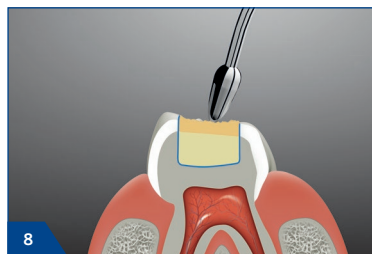

VisCalor Dispenser Program 1

Caps warming time:	30 sec.
Processing time:	2:30 min.

Caps Warmer

Preheating time:	15 - 20 min.
Caps warming time:	3 min.
Processing time:	20 sec.

VisCalor Instructions

VisCalor